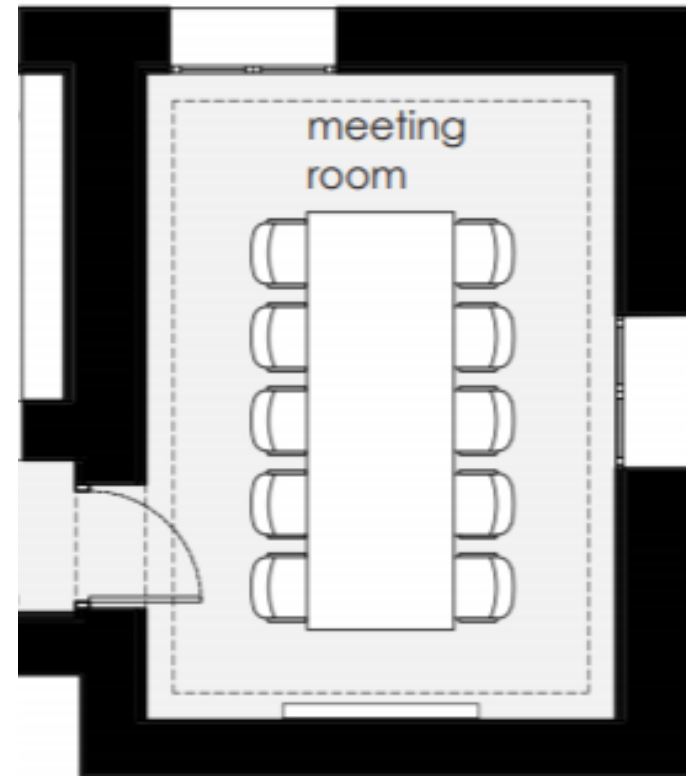

MEETING ROOM

The Modernist Meeting Room offers a 16m² space, filled with a private, inspirational and focused atmosphere to ensure the optimum exchange of ideas. The Meeting Room experience can be designed in the way that best fits your business needs.

MEETING ROOM

FEATURES

55" screen

Flipchart

Standard AV equipment

Speakers

Blackout curtains

Natural light

10 people Boardroom Set up

ROOFTOP

The Modernist Rooftop is a versatile events venue on the 7th floor, suitable for corporate meetings and social gatherings or celebrations. It can be transformed to accommodate all possible needs and host from 10 to 45 people, according on the setup.

ROOFTOP

External Area 45m²

Internal Area 25 m²

ROOFTOP SET UP & CAPACITY

Indoor: 9 people (U-shape)
Outdoor: 28 people seated

Indoor: 16 people (School)
Outdoor: 28 people seated

Indoor: 18 people (Theater)
Outdoor: 28 people seated