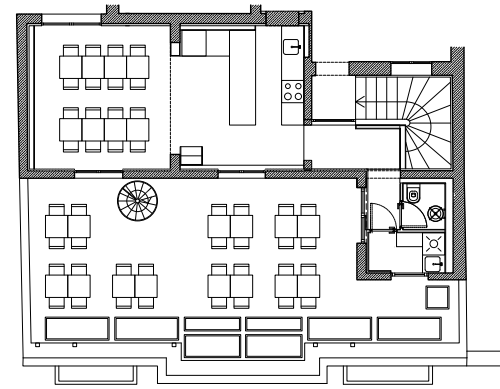

MEETING ROOM

The Modernist Meeting Room offers a 16m² space, filled with a private, inspirational and focused atmosphere to ensure the optimum exchange of ideas. The Meeting Room experience can be designed in the way that best fits your business needs.

10 people Boardroom Set up

ROOFTOP

The Modernist Rooftop is a versatile events venue on the 7th floor, suitable for corporate meetings and social gatherings or celebrations. It can be transformed to accommodate all possible needs and host from 10 to 45 people, according on the setup.

ROOFTOP

External Area 45m²

Internal Area 25 m²

ROOFTOP SET UP & CAPACITY

Indoor: 9 people (U-shape)
Outdoor: 28 people seated

Indoor: 16 people (School)
Outdoor: 28 people seated

Indoor: 18 people (Theater)
Outdoor: 28 people seated

Indoor: 12 people (Square)
Outdoor: 28 people seated

OUR SPACES – CAPACITY PLAN

EVENT SPACES		M ²	BOARDROOM	COCKTAIL	SCHOOL	SQUARE	U-SHAPE	THEATER
MEETING ROOM		15	Up to 10	–	–	–	–	–
ROOFTOP	Internal	25	–	–	Up to 16	Up to 12	Up to 9	Up to 18
	External	45		Up to 45	–	–	–	–