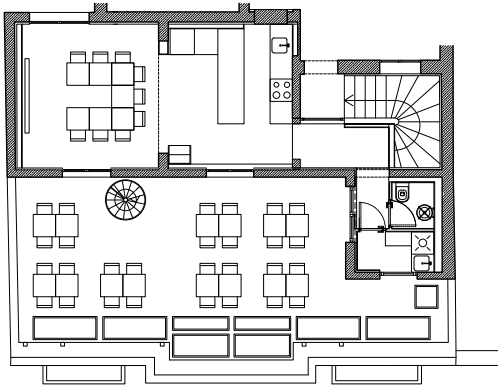

MEETING ROOM

The Modernist Meeting Room offers a 16m² space, filled with a private, inspirational and focused atmosphere to ensure the optimum exchange of ideas. The Meeting Room experience can be designed in the way that best fits your business needs.

10 people Boardroom Set up

ROOFTOP

The Modernist Rooftop is a versatile events venue on the 7th floor, suitable for corporate meetings and social gatherings or celebrations. It can be transformed to accommodate all possible needs and host from 10 to 45 people, according on the setup.

ROOFTOP

External Area 45m²

Internal Area 25 m²

ROOFTOP SET UP & CAPACITY

Indoor: 9 people (U-shape)
Outdoor: 28 people seated

Indoor: 16 people (School)
Outdoor: 28 people seated

Indoor: 18 people (Theater)
Outdoor: 28 people seated

Indoor: 12 people (Square)
Outdoor: 28 people seated

OUR SPACES – CAPACITY PLAN

EVENT SPACES		M ²	BOARDROOM	COCKTAIL	SCHOOL	SQUARE	U-SHAPE	THEATER
MEETING ROOM		15	Up to 10	–	–	–	–	–
ROOFTOP	Internal	25	–	–	Up to 16	Up to 12	Up to 9	Up to 18
	External	45		Up to 45	–	–	–	–