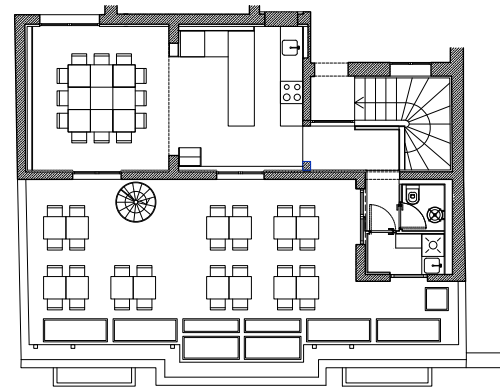

MEETING ROOM

The Modernist Meeting Room offers a 16m² space, filled with a private, inspirational and focused atmosphere to ensure the optimum exchange of ideas. The Meeting Room experience can be designed in the way that best fits your business needs.

10 people Boardroom Set up

ROOFTOP

The Modernist Rooftop is a versatile events venue on the 7th floor, suitable for corporate meetings and social gatherings or celebrations. It can be transformed to accommodate all possible needs and host from 10 to 45 people, according on the setup.

ROOFTOP

External Area 45m²

Internal Area 25 m²

ROOFTOP SET UP & CAPACITY

Indoor: 9 people (U-shape)
Outdoor: 28 people seated

Indoor: 16 people (School)
Outdoor: 28 people seated

Indoor: 18 people (Theater)
Outdoor: 28 people seated

Indoor: 12 people (Square)
Outdoor: 28 people seated

OUR SPACES – CAPACITY PLAN

EVENT SPACES		M ²	BOARDROOM	COCKTAIL	SCHOOL	SQUARE	U-SHAPE	THEATER
MEETING ROOM		15	Up to 10	–	–	–	–	–
ROOFTOP	Internal	25	–	–	Up to 16	Up to 12	Up to 9	Up to 18
	External	45		Up to 45	–	–	–	–