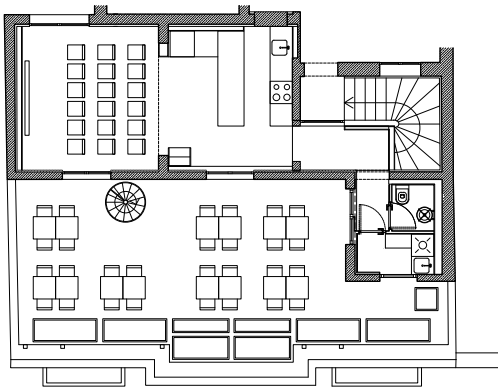

MEETING ROOM

The Modernist Meeting Room offers a 16m² space, filled with a private, inspirational and focused atmosphere to ensure the optimum exchange of ideas. The Meeting Room experience can be designed in the way that best fits your business needs.

10 people Boardroom Set up

ROOFTOP

The Modernist Rooftop is a versatile events venue on the 7th floor, suitable for corporate meetings and social gatherings or celebrations. It can be transformed to accommodate all possible needs and host from 10 to 45 people, according on the setup.

ROOFTOP

External Area 45m²

Internal Area 25 m²

ROOFTOP SET UP & CAPACITY

Indoor: 9 people (U-shape)
Outdoor: 28 people seated

Indoor: 16 people (School)
Outdoor: 28 people seated

Indoor: 18 people (Theater)
Outdoor: 28 people seated

Indoor: 12 people (Square)
Outdoor: 28 people seated

OUR SPACES – CAPACITY PLAN

EVENT SPACES		M ²	BOARDROOM	COCKTAIL	SCHOOL	SQUARE	U-SHAPE	THEATER
MEETING ROOM		15	Up to 10	–	–	–	–	–
ROOFTOP	Internal	25	–	–	Up to 16	Up to 12	Up to 9	Up to 18
	External	45		Up to 45	–	–	–	–