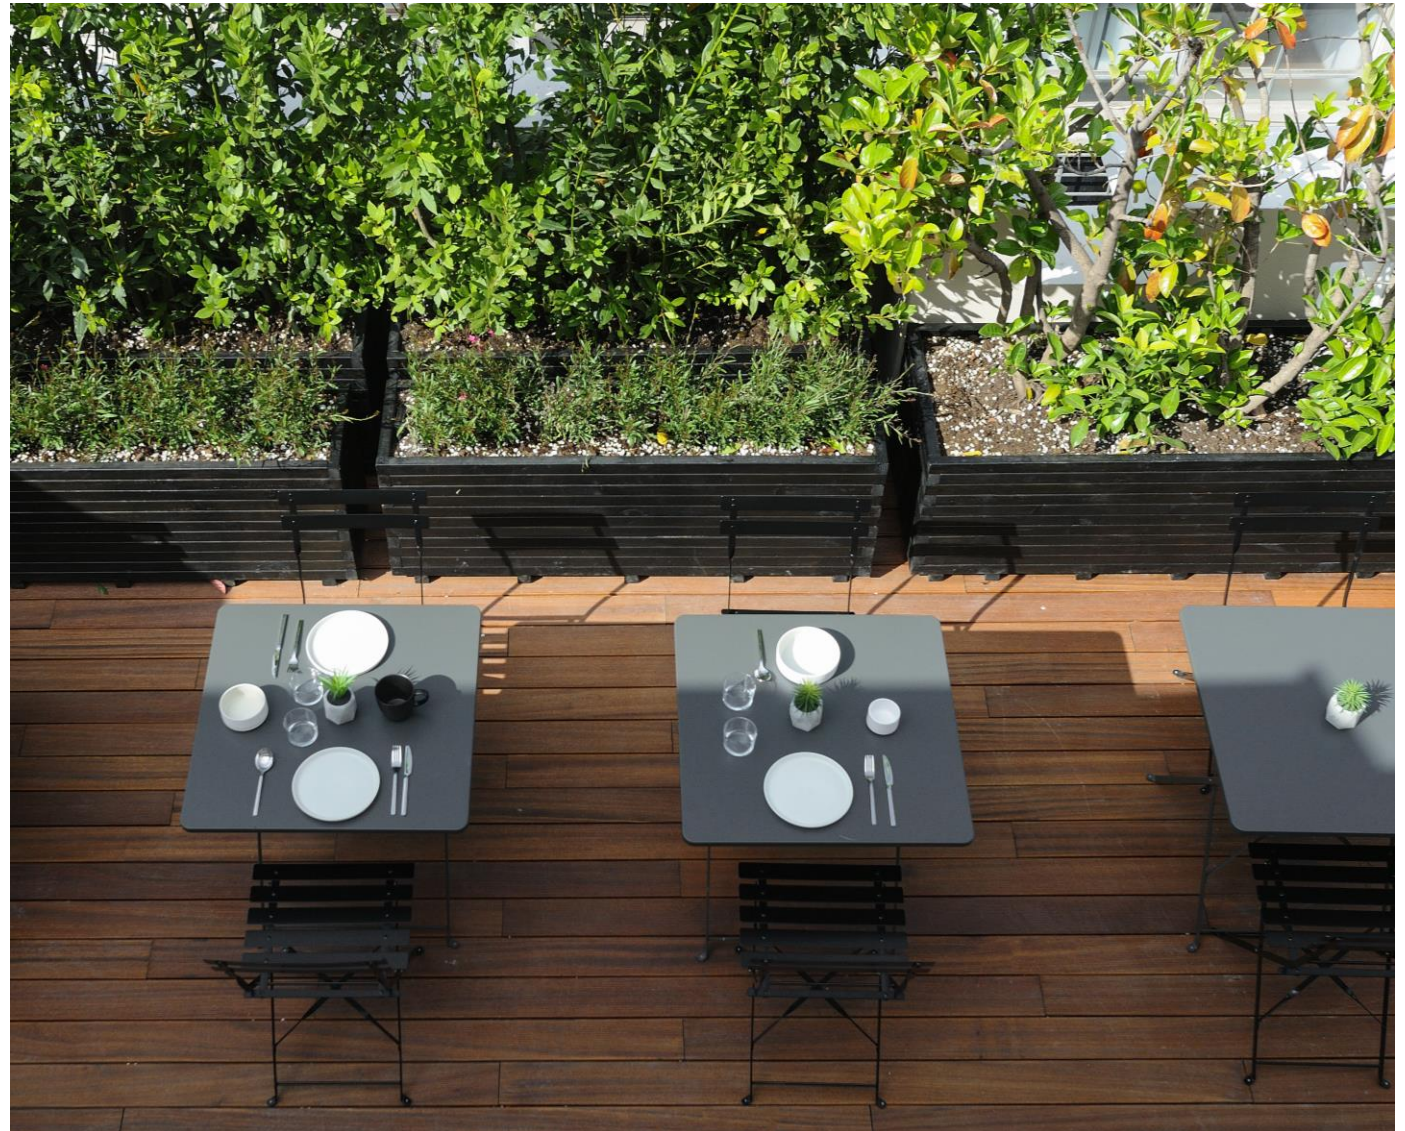

10 people Boardroom Set up

ROOFTOP

The Modernist Rooftop is a versatile events venue on the 7th floor, suitable for corporate meetings and social gatherings or celebrations. It can be transformed to accommodate all possible needs and host from 10 to 45 people, according on the setup.

ROOFTOP

External Area 45m²

Internal Area 25 m²

ROOFTOP SET UP & CAPACITY

Indoor: 9 people (U-shape)
Outdoor: 28 people seated

Indoor: 16 people (School)
Outdoor: 28 people seated

Indoor: 18 people (Theater)
Outdoor: 28 people seated